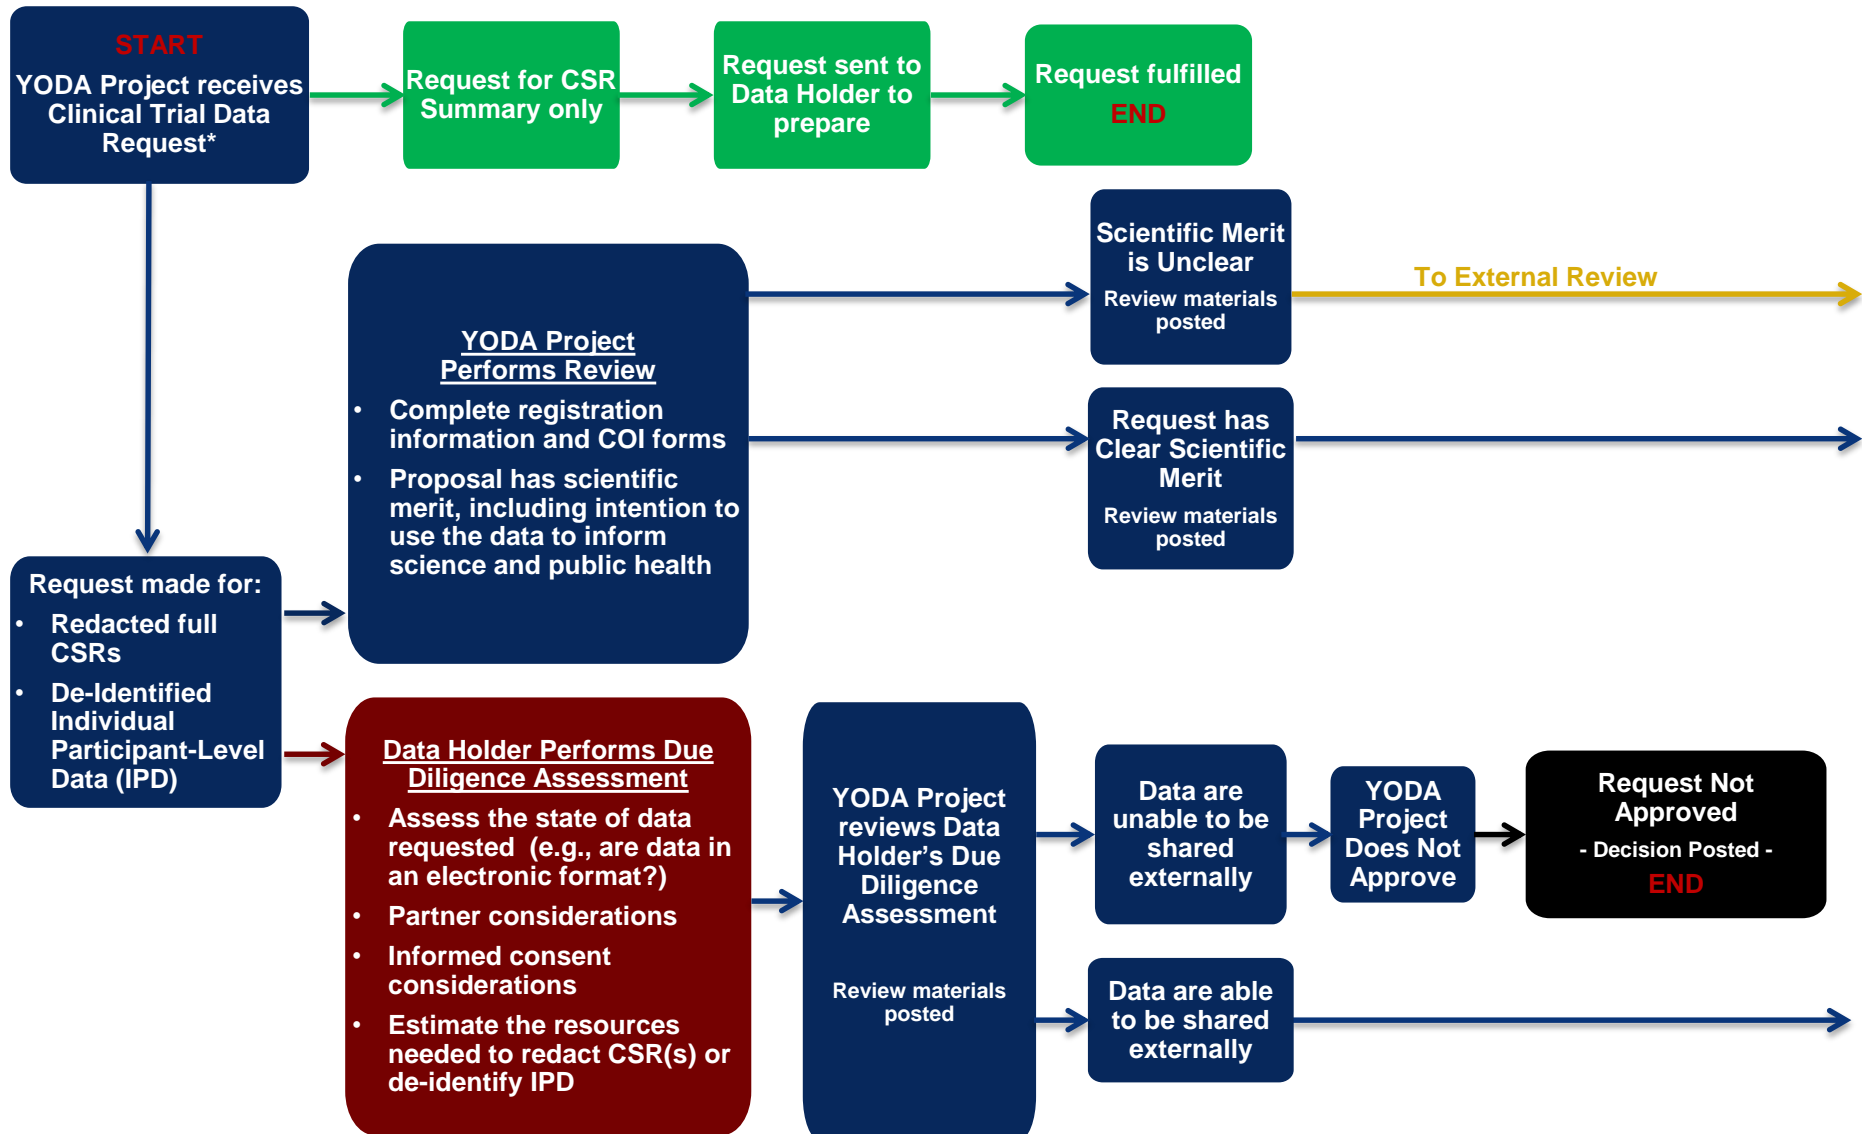

# The YODA Project

## Data Request Review Process

\*Inquiries regarding data availability can be submitted to the YODA Project prior to the submission of a full Data Request

## Data Request Review Process