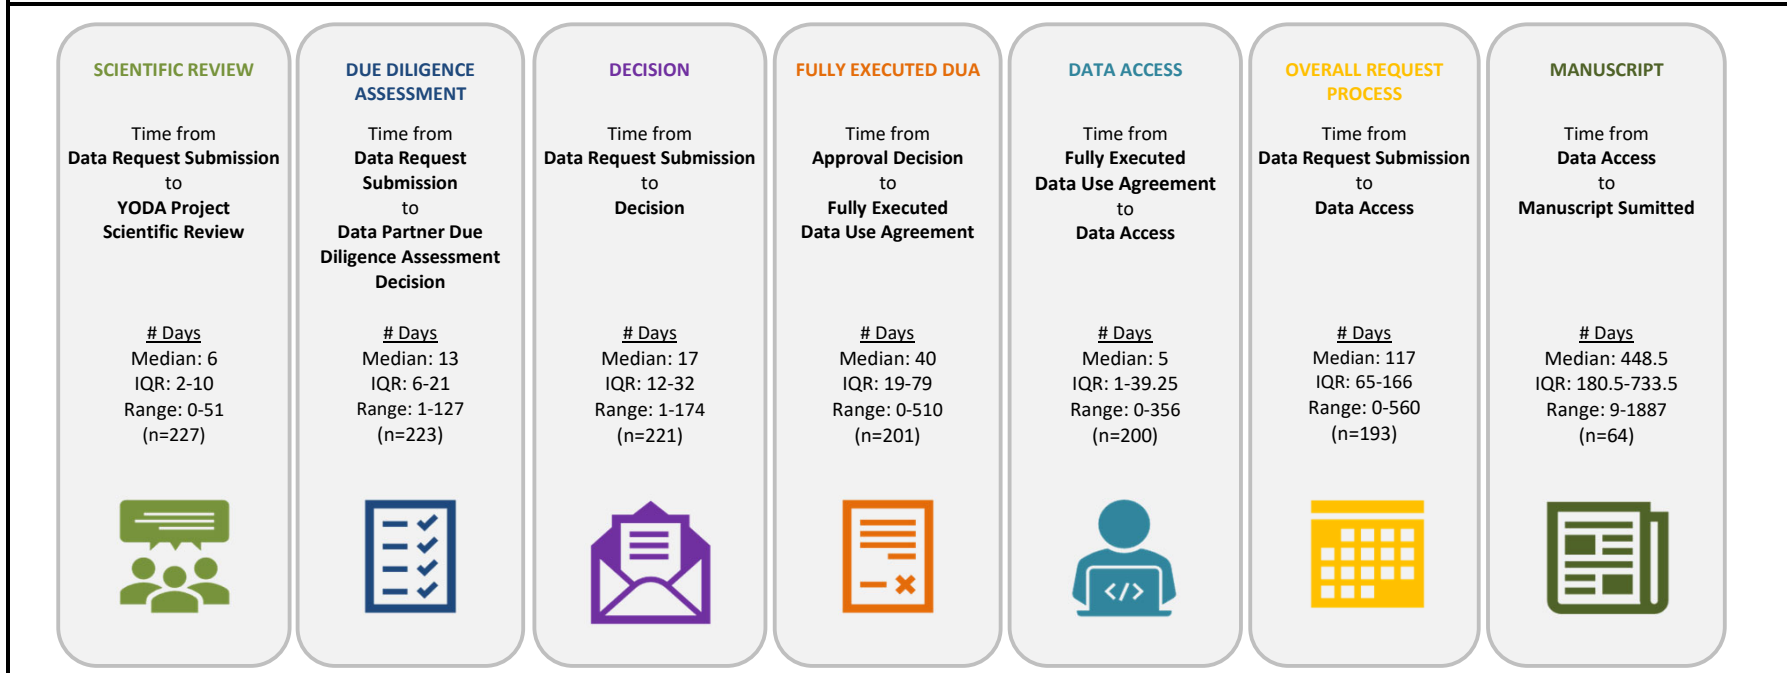

YODA Project Dashboard Metrics

Notes:

- n = number of data requests
- Manuscript metrics summarize the time for unique Data Requests to submit their first manuscript (does not include time to publication, nor the time for subsequent manuscripts)
- Metrics as of October 1, 2021