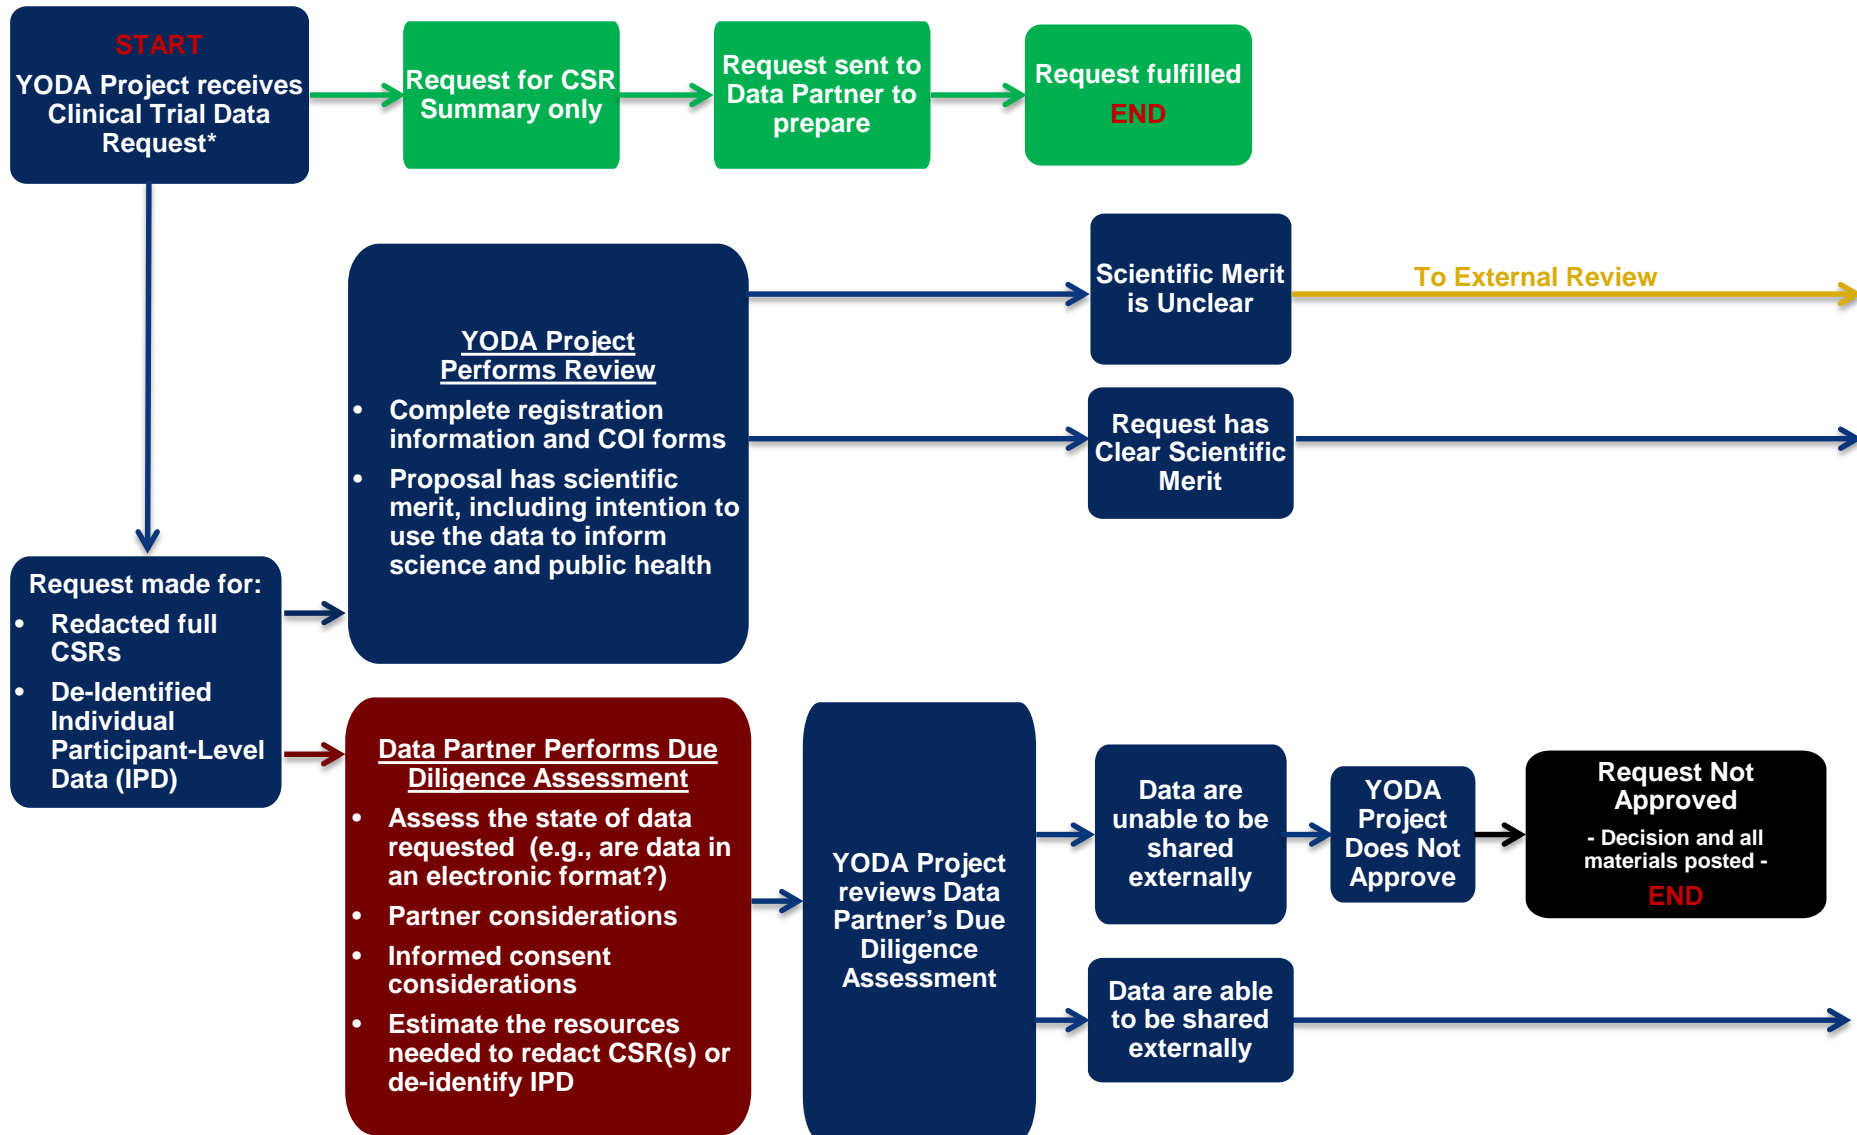

The YODA Project

Data Request Review Process

*Inquiries regarding data availability can be submitted to the YODA Project prior to the submission of a full Data Request

The YODA Project

Data Request Review Process