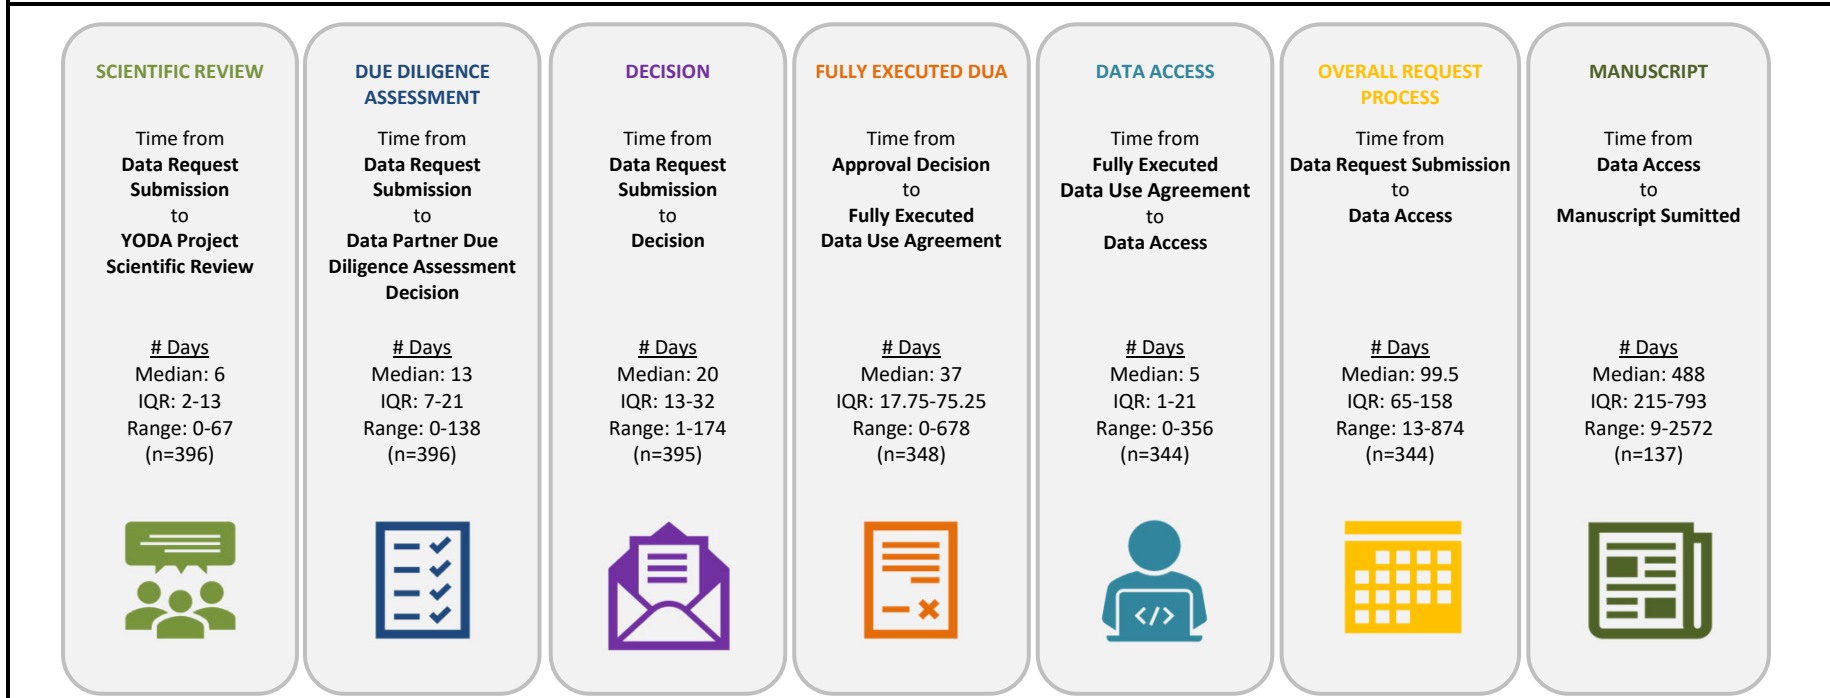

## YODA Project Dashboard Metrics

Notes:

- n = number of data requests
- Manuscript metrics summarize the time for unique Data Requests to submit their first manuscript (does not include time to publication, nor the time for subsequent manuscripts)
- Metrics as of July 1, 2024