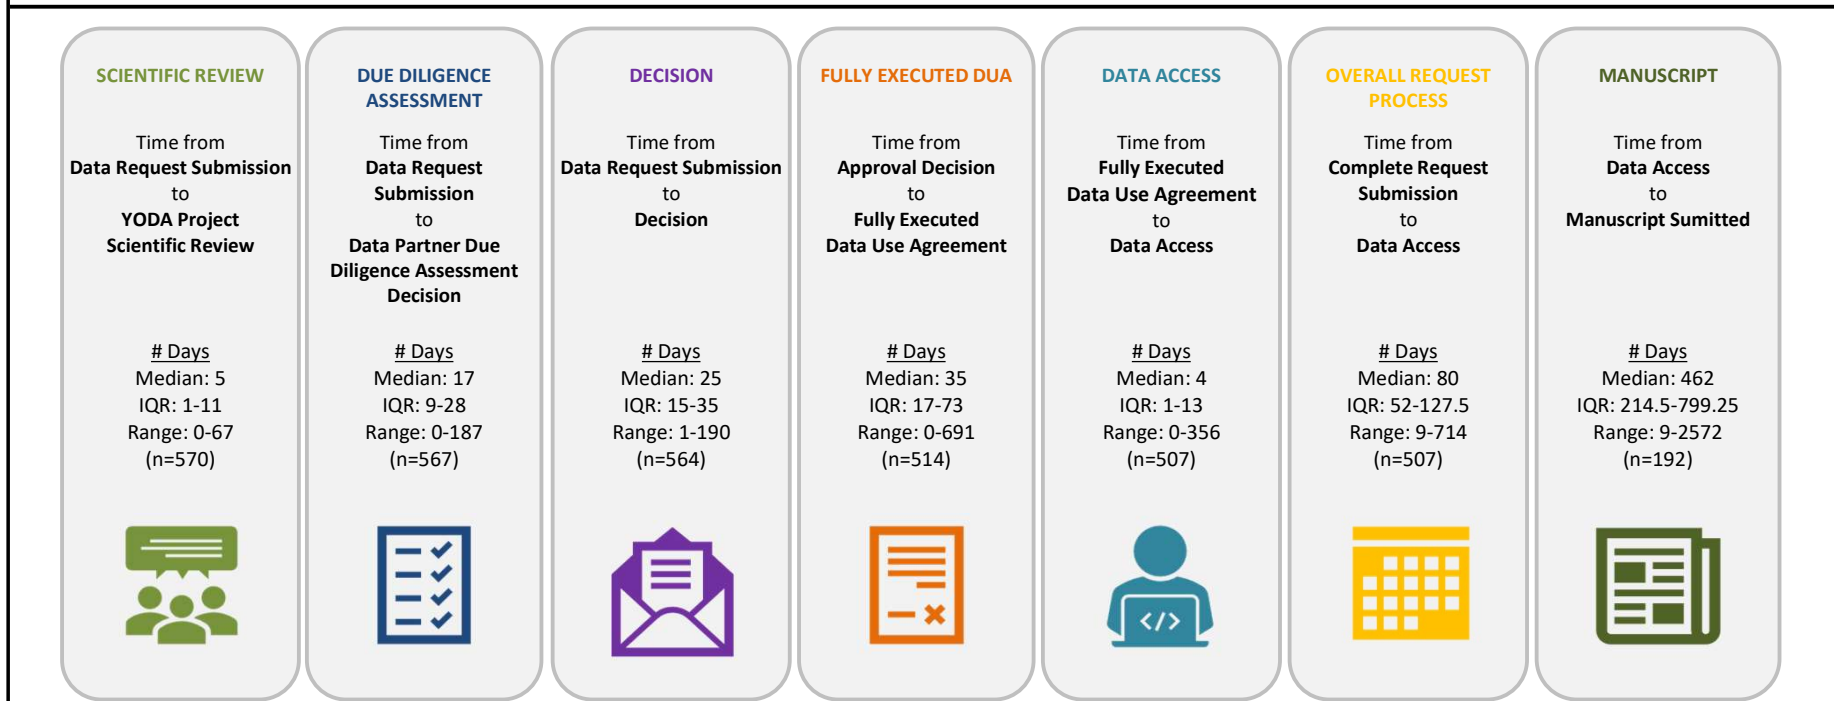

## YODA Project Dashboard Metrics

**Notes:**

- n = number of data requests
- Manuscript metrics summarize the time for unique Data Requests to submit their first manuscript (does not include time to publication, nor the time for subsequent manuscripts)
- Metrics as of April 1, 2026